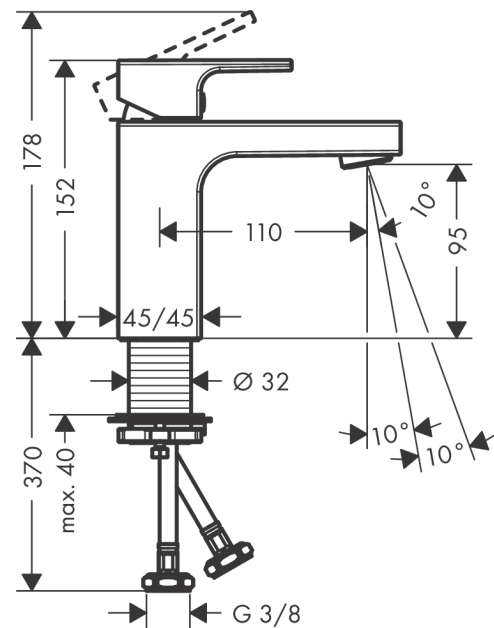

Vernis Shape

Single lever basin mixer 100 with isolated water conduction without waste set

Finish: **Chrome** Article Number: **71569000**

Description

product features

- ComfortZone 100
- projection: 110 mm
- spout height: 95 mm
- handle variant: lever handle
- spray type: normal spray
- maximum flow rate at 3 bar: 5 l/min
- ceramic cartridge
- temperature limitation adjustable
- with isolated water conduction - without contact with nickel and lead
- suitable for continuous flow water heaters
- connection type: G 3/8 connections
- connection dimension: DN15
- EU taxonomy: max. 6 l/min - Substantial Contribution (SC) possible

Technology

Certificates / Sustainability

Product image

Scale drawing

Vernis Shape

Single lever basin mixer 100 with isolated water conduction without waste set

Finish: **Chrome** Article Number: **71569000**

Flowchart

Vernis Shape

Single lever basin mixer 100 with isolated water conduction without waste set

Finish: **Chrome** Article Number: **71569000**

Exploded Drawing

Year of production: >04/21

Vernis Shape

Single lever basin mixer 100 with isolated water conduction without waste set

Finish: **Chrome** Article Number: **71569000**

Spare part list

Year of production: >04/21

Pos.	Description	Article Number	PC	PU
1	handle	93684000	8	1
2	screw cover	96338000	1	1
3	flange	93680000	3	1
4	nut	93686000	7	1
5	cartridge, assy	97685000	11	1
6	locking screw for handle	95140000	2	1
7	seal	98865000	8	1
8	aerator swivelling M24x1 (5 l/min)	93834000	6	1
9	seal	93687000	1	1
10	fixing set (Ø 32)	13961000	7	1
11	lever collar	97548000	1	1
a	fixation extension 35 mm	13898000	12	1