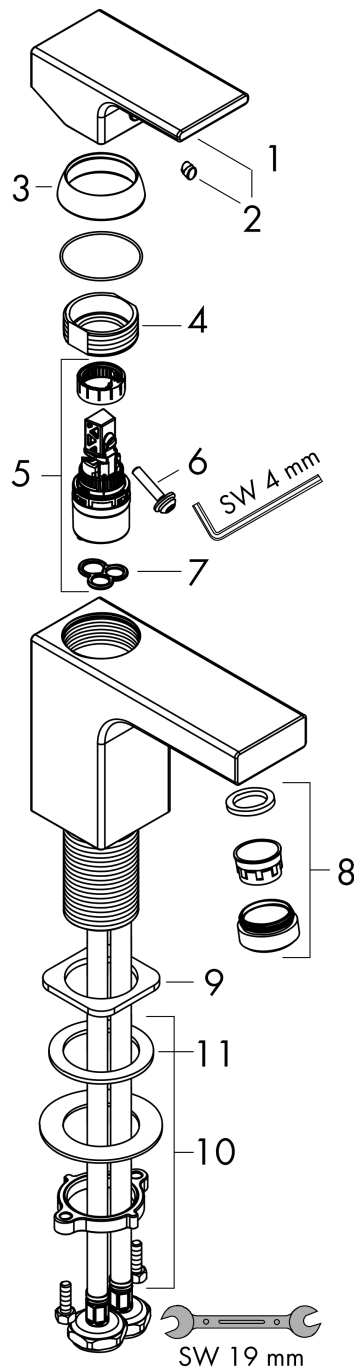

Vernis Shape

Single lever basin mixer 100 with isolated water conduction without waste set

Finish: **Chrome** Article Number: **71569000**

Description

product features

- ComfortZone 100
- projection: 110 mm
- spout height: 95 mm
- handle variant: lever handle
- spray type: normal spray
- maximum flow rate at 3 bar: 5 l/min
- ceramic cartridge
- temperature limitation adjustable
- with isolated water conduction - without contact with nickel and lead
- suitable for continuous flow water heaters
- connection type: G 3/8 connections
- connection dimension: DN15
- EU taxonomy: max. 6 l/min - Substantial Contribution (SC) possible

Technology

Certificates / Sustainability

Product image

Scale drawing

Vernis Shape

Single lever basin mixer 100 with isolated water conduction without waste set

Finish: **Chrome** Article Number: **71569000**

Flowchart

Vernis Shape

Single lever basin mixer 100 with isolated water conduction without waste set

Finish: **Chrome** Article Number: **71569000**

Exploded Drawing

Year of production: >04/21

Vernis Shape

Single lever basin mixer 100 with isolated water conduction without waste set

Finish: **Chrome** Article Number: **71569000**

Spare part list

Year of production: >04/21

Pos.	Description	Article Number	PC	PU
1	handle	93684000	8	1
2	screw cover	96338000	1	1
3	flange	93680000	3	1
4	nut	93686000	7	1
5	cartridge, assy	97685000	11	1
6	locking screw for handle	95140000	2	1
7	seal	98865000	8	1
8	aerator swivelling M24x1 (5 l/min)	93834000	6	1
9	seal	93687000	1	1
10	fixing set (Ø 32)	13961000	7	1
11	lever collar	97548000	1	1
a	fixation extension 35 mm	13898000	12	1